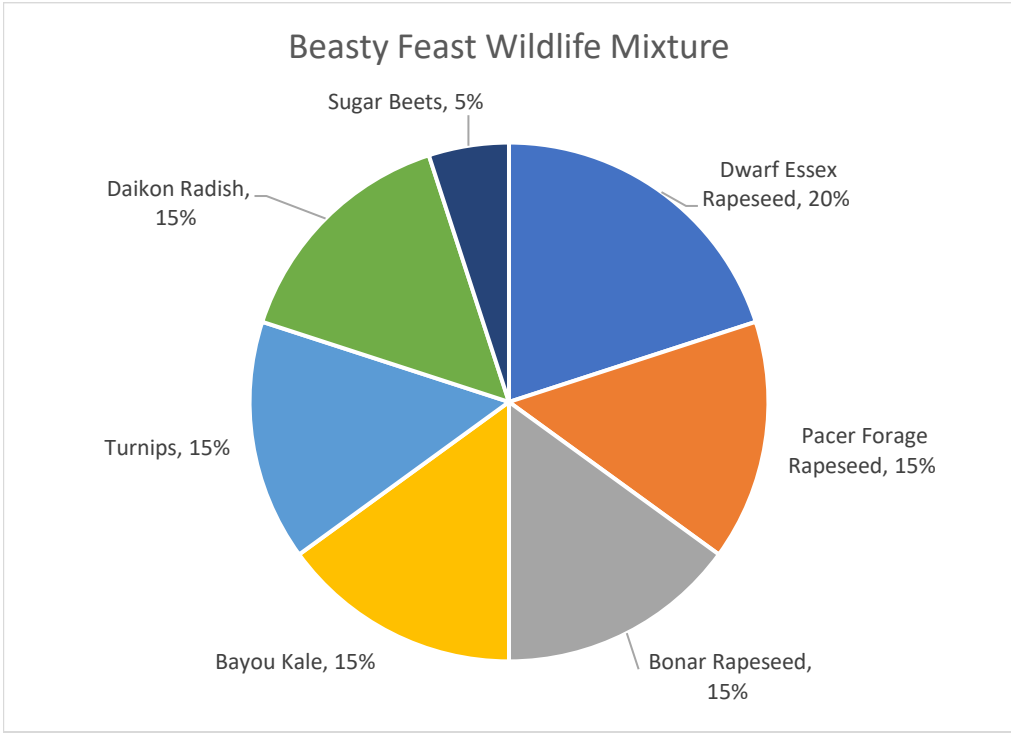

Beasty Feast Wildlife Mixture

Beasty Feast Wildlife Mixture: Our Beasty Feast Mixture is a great seed blend designed to nourish wildlife. This formulated combination offers a range of flavors and nutrients, ensuring a thriving and diverse habitat for many wildlife species. With 20% Dwarf Essex Rapeseed, 15% Pacer Forage Rapeseed, and 15% Bonar Rapeseed, this mixture delivers a powerful protein punch, promoting optimal growth in wildlife populations. The inclusion of Bayou Kale, Turnips, Daikon Radish, and Sugar Beets adds a variety of textures and tastes, creating product for wildlife to enjoy. Beasty Feast Mixture also contributes to soil improvement through the deep-rooting characteristics of radishes and the nutrient-rich benefits of sugar beets. Whether you're a wildlife enthusiast or a hunting aficionado, this blend provides a thriving ecosystem that will keep wildlife coming back for more.

- Mixture:**
- 20% Dwarf Essex Rapeseed
 - 15% Pacer Forage Rapeseed
 - 15% Bonar Rapeseed
 - 15% Bayou Kale
 - 15% Turnips
 - 15% Daikon Radish
 - 5% Sugar Beets

Recommended Seeding Rate

Broadcast	Drilled
<ul style="list-style-type: none">8-10 lbs Per Acre	<ul style="list-style-type: none">6-8 lbs Per Acre