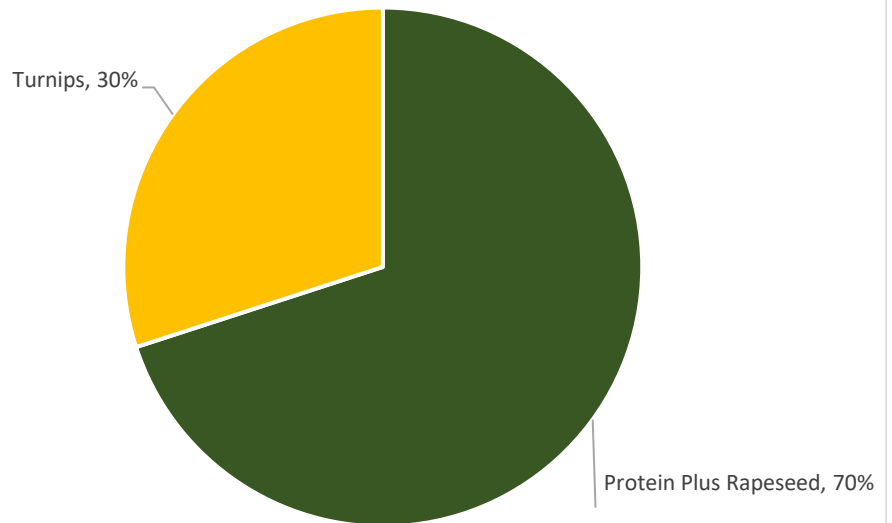

Brassi Buck Wildlife Mixture

Brassi Buck Wildlife Mixture: Introducing Brassi Buck Mixture, the ultimate seed blend tailored to meet the needs of wildlife enthusiasts. This carefully crafted blend combines the exceptional benefits of Protein Plus Rapeseed and Turnips, providing an ideal food source for a variety of wildlife species. With 70% Protein Plus Rapeseed, this mixture delivers a high protein content needed for the sustained growth and vitality of wildlife populations. The inclusion of 30% Turnips adds a diverse and nutritious component, enhancing the appeal of the blend. It makes for a great food source, attracting a wide range of wildlife, from deer to game birds, and promoting optimal health and energy levels.

Mixture:

70% Protein Plus Rapeseed

30% Turnips

Brassi Buck Wildlife Mixture

Recommended Seeding Rate

Broadcast

- 8-10 lbs Per Acre

Drilled