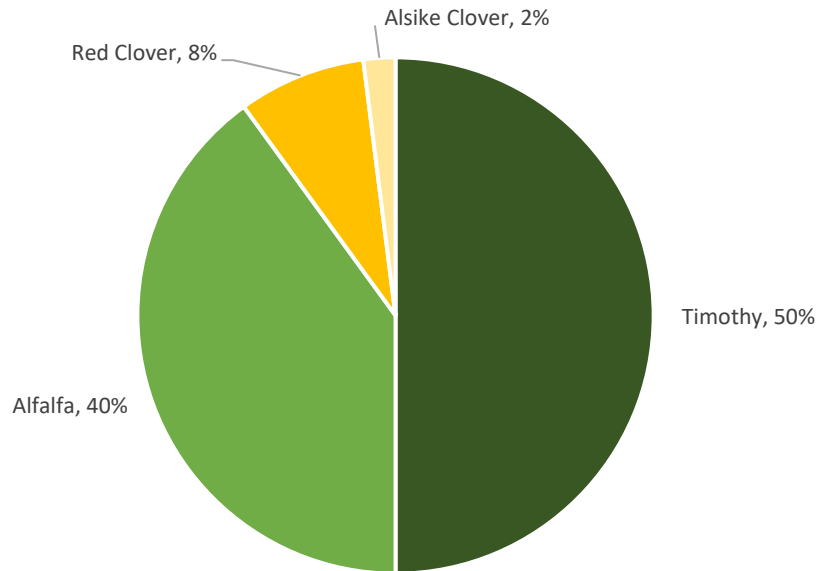

Hayland Pasture Mixture

Hayland Pasture Mixture: Introducing our Hayland Pasture Mixture, the ultimate forage solution for livestock enthusiasts. This carefully formulated seed blend combines 50% Timothy, known for its grazing tolerance and resilient growth, with 40% Alfalfa, a nutrient-rich seed used for its high protein content and forage quality. With an additional 8% Red Clover, known for its palatability and soil-enhancing properties, and 2% Alsike Clover, which offers nitrogen fixation benefits, this mixture offers a diverse and well-rounded forage base. Hayland Pasture Mixture provides a balanced nutritional profile, promoting optimal livestock health and productivity while ensuring sustainable pasture management. Elevate your grazing experience with our premium seed blend, designed to maximize the benefits of grazing for your livestock and enrich your pasture.

Mixture:

50% Timothy

40% Alfalfa

8% Red Clover

2% Alsike Clover

Hayland Pasture Mix

Recommended Seeding Rate

Broadcast