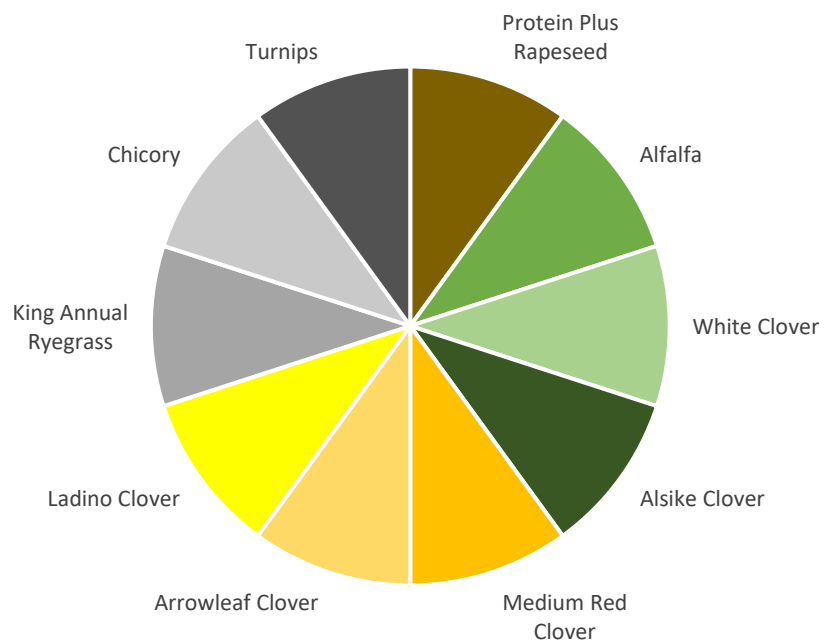

High Racks Brand Wildlife Mixture

High Racks Brand Wildlife Mixture: A seed blend designed exclusively for wildlife enthusiasts. This curated combination has an array of highly beneficial components, carefully selected to provide a diverse habitat for wildlife. The inclusion of Protein Plus Rapeseed, Alfalfa, and a variety of clovers offers an exceptional source of high-quality protein and essential nutrients, ensuring the sustained well-being of the wildlife population. With the addition of King Annual Ryegrass, this mixture provides lush vegetation, for both the aesthetic appeal and nutritional value of the habitat. Chicory and Turnips add a touch of diversity, providing a strong food source, while Arrowleaf Clover and Medium Red Clover contribute to soil enrichment and foster a healthy ecosystem. High Racks Brand Wildlife Mixture is a great choice for wildlife enthusiasts, promising to attract and nourish a wide range of species while promoting a thriving, harmonious environment.

Mixture:

- Protein Plus Rapeseed
- Alfalfa
- White Clover
- Alsike Clover
- Medium Red Clover
- Arrowleaf Clover
- Ladino Clover
- King Annual Ryegrass
- Chicory
- Turnips

High Racks Brand Wildlife Mixture