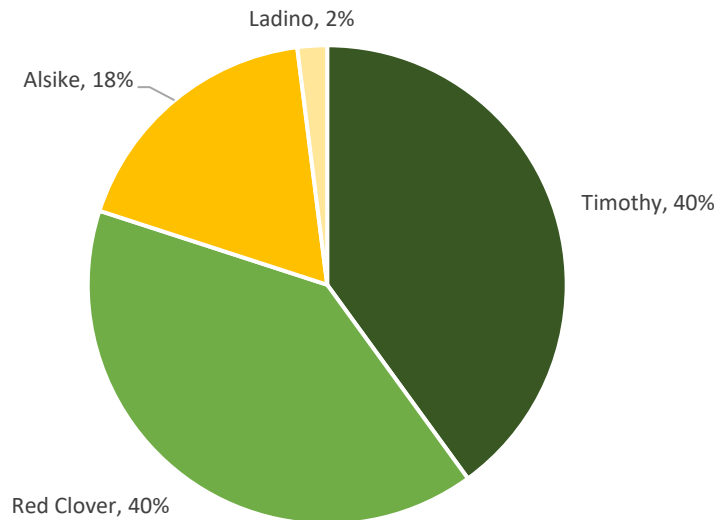

Lowland Pasture Mixture

Lowland Pasture Mixture: Introducing our Lowland Pasture Mixture, the ideal seed blend for lush grazing pastures. This carefully crafted mixture combines 40% Timothy, known for its excellent growth in lowland areas, with 40% Red Clover, a highly palatable seed adding nutritional value to the forage. 18% Alsike provides exceptional persistence and contributes to soil health with its nitrogen-fixing abilities, while the inclusion of 2% Ladino adds an extra touch of resilience and adaptability. The Lowland Pasture Mixture has a combination of forage quality, ensuring optimal conditions for your livestock, and long-term pasture sustainability. Elevate your grazing experience and cultivate thriving lowland pastures with our premium seed blend, designed to meet the unique demands of your land.

Mixture:

40% Timothy

40% Red Clover

18% Alsike

2% Ladino

Lowland Pasture Mixture

Recommended Seeding Rate

Broadcast