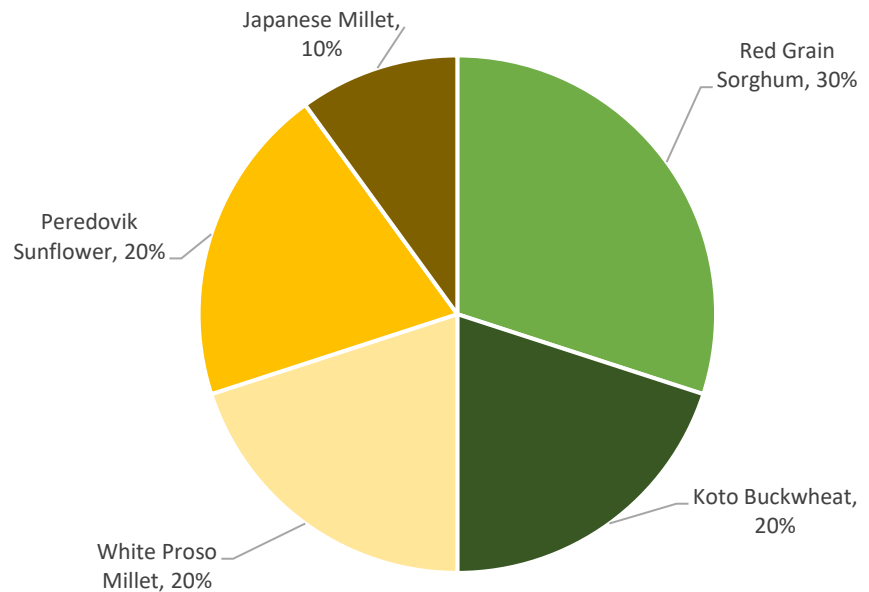

# Phat Pheasant Mixture

**Phat Pheasant Mixture:** We're proud of our uniquely crafted Phat Pheasant Mixture, a blend of seeds designed to create the ideal habitat for pheasants and other wildlife. Leading the mix at 30% is Red Grain Sorghum, a plant characterized by its hearty structure and seeds, providing excellent cover and food. The mix includes 20% Koto Buckwheat, a highly nutritious and fast-growing plant favored by wildlife, paired with 20% White Proso Millet, an ideal source of high protein grain. We've also added 20% Peredovik Sunflower, known for its high oil content seeds which are a particular favorite of birds, alongside 10% Japanese Millet, a plant that thrives in wetter soils, adding diversity to the mix. Together, our Phat Pheasant Mixture ensures a blend of food, cover, and habitat diversity for a thriving population.

## Mixture:

30% Red Grain Sorghum

20% Koto Buckwheat

20% White Proso Millet

20% Peredovik Sunflower

10% Japanese Millet

Phat Pheasant Mixture

## Recommended Seeding Rate