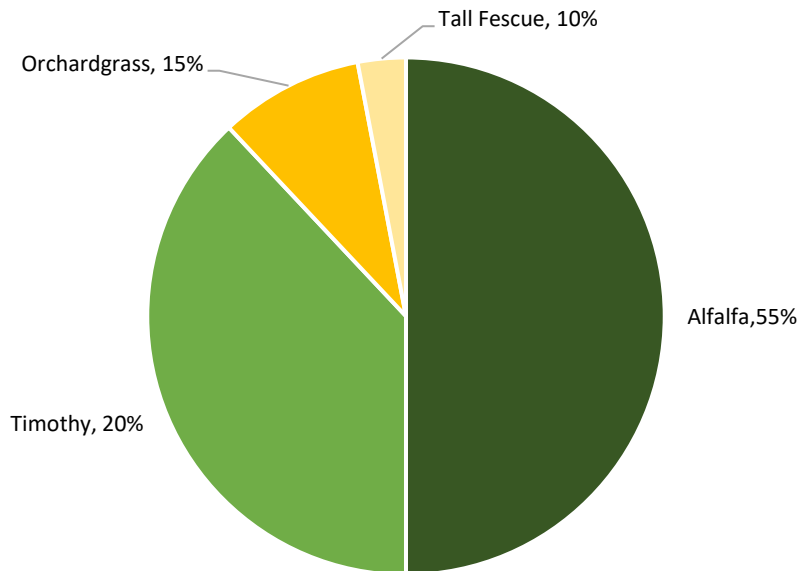

# PoundMaker Pasture Mixture

**PoundMaker Pasture Mixture:** Introducing our Poundmaker Pasture Mixture, Carefully crafted for maximizing haying capability. Mixing alfalfa with timothy, orchardgrass, and tall fescue creates a balanced forage blend that provides both high protein and fiber for livestock. Alfalfa's rich nutrient content complements the more fibrous timothy and orchardgrass, promoting healthy digestion and preventing issues like bloat. Tall fescue, known for its resilience in various climates, adds drought tolerance and enhances the mixture's overall productivity. This combination ensures a more consistent forage supply throughout the growing season. With proper management, this mix can improve soil fertility, boost yield, and support better animal health through its diverse nutrient profile.

## Mixture:

55% Alfalfa

20% Timothy

15% Orchardgrass

10% Tall Fescue

## PoundMaker Pasture Mixture