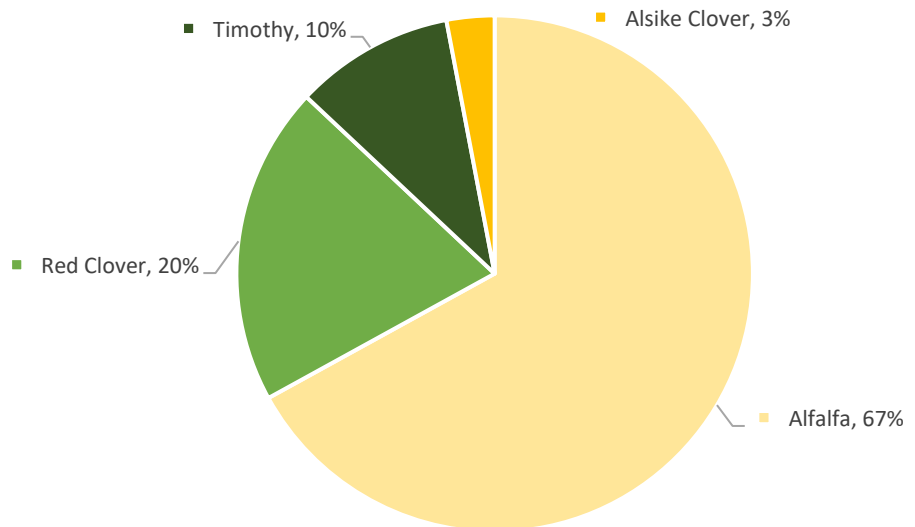

Upland Pasture Mixture

Upland Pasture Mixture:

The Upland Pasture Mixture is an exceptional product offered by our seed company, carefully crafted to deliver outstanding results for your pasture needs. With a composition of 67% Alfalfa, 20% Red Clover, 10% Timothy, and 3% Alsike Clover, this mixture offers a well-balanced blend of forage varieties. Customers can expect lush, nutrient-rich pastures that provide a consistent and high-quality food source for their livestock. Alfalfa, with its high protein content, ensures robust growth and improved animal health. Red Clover adds nitrogen to the soil, enhancing overall soil fertility. Timothy offers excellent forage quality and palatability, making it a preferred choice for many grazing animals. Finally, Alsike Clover contributes to diversity and resilience in the pasture.

Mixture:

67% Alfalfa

20% Red Clover

10% Timothy

3% Alsike Clover

Upland Pasture Mixture

Recommended Seeding Rate

Broadcast